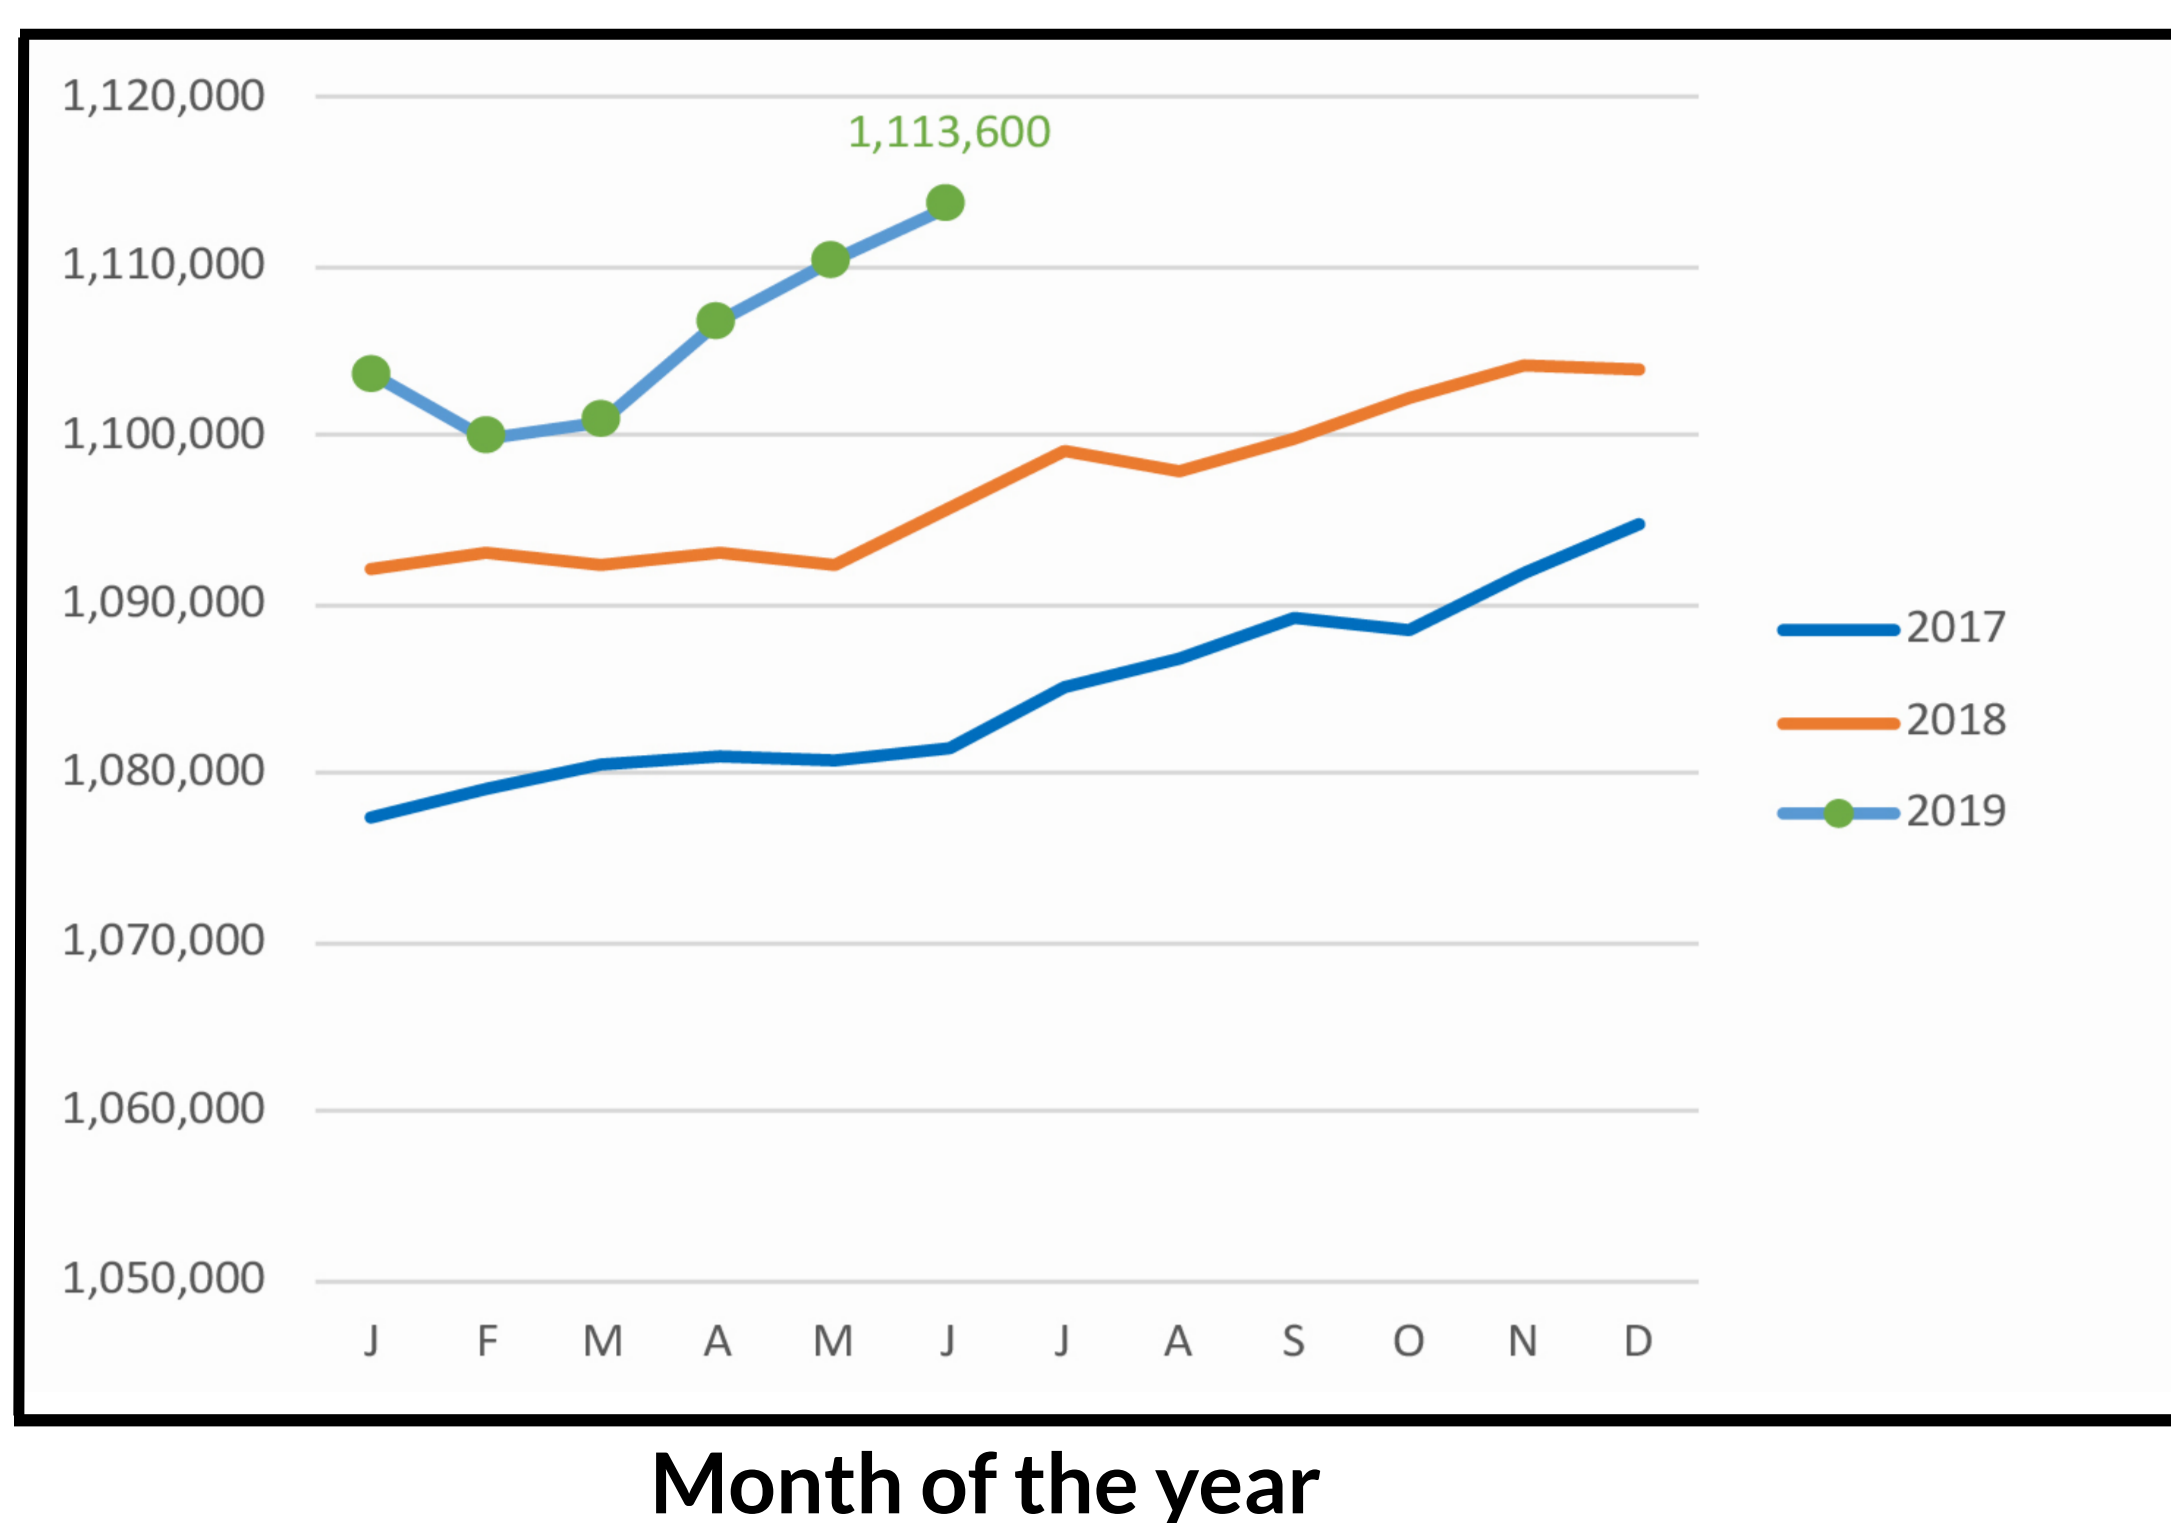

### 1. Employment is rising

Kansas City metro employment grew to 1,113,600 in June. This is up almost 18,000 jobs from one year ago.